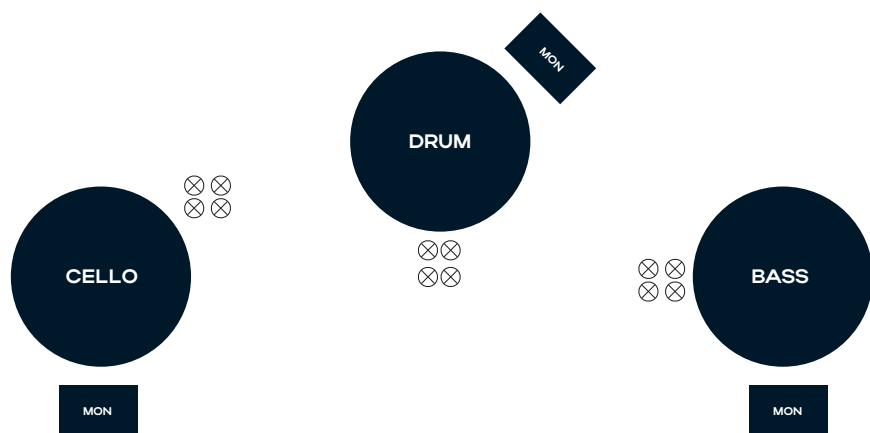

THE SELVA RIDER

Gonçalo Almeida Bass
Ricardo Jacinto Cello
Pedro Oliveira Drums

FRONT STAGE

OSSO - associação cultural
ossocultural@gmail.com
Rua de São Gregório, 9-A.
2500-065 Caldas da Rainha

■ Band / Mon / Sound system

⊗ 220V

FOH

3 stage monitors, with **3 separate mixes**.

A professional sound system (mixer with Phantom power, amp, speakers, microphones) adequate for the size of venue and the equipment named above.

01	Bass Drum	AKG D112 or Similar
02	OH Left	AKG 414 or Similar
03	OH Right	AKG 414 or Similar
04	OH Gongs	AKG 414 or Similar
05	Drum Amp mic	SM57 or Similar
06	Drum DI	BSS AR 113
07	Bass DI Clean	BSS AR 113
08	Bass DI Effects	BSS AR 113
09	Cello Mic	We bring
10	Cello Pick up	BSS AR 113
11	Cello DI Left	BSS AR 113
12	Cello DI Right	BSS AR 113

1 hour for load in & setup and 1h30 for soundcheck

DRESSING + HOSPITALITY

3 single rooms (single occupancy) at minimum 3 star hotel near to venue.

All meals during our stay (Dinner and Lunch), 1 veggie/pescatarian
Catering for 3 with Coffe, Water, Juice, 1 Bottle of wine, beer 0% alcohol, sandwiches fruit and snacks.

3 Towels

6 Tickets for the show

OSSO